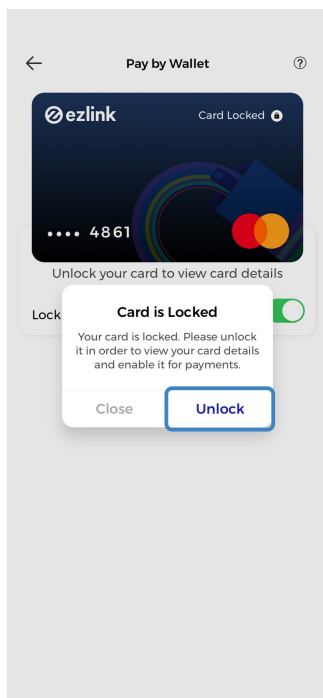

SimplyGo App User Guide

Unlocking of EZ-Link Wallet

13/11/2024 9:53 am +08

Step 1: Tap "More"

Step 2: Tap "Pay by Wallet"

Step 3: Toggle off "Lock your Pay by Wallet"

Step 4: Tap "Unlock" to confirm

Enter your PIN

Enter Payment PIN to Unlock Cancel

○ ○ ○ ○ ○ ○ ○

And you're done!