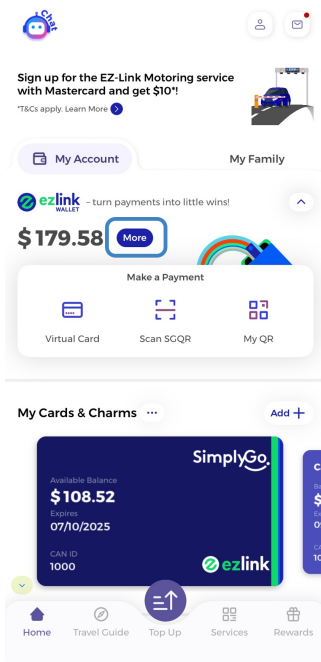

SimplyGo App User Guide

Unlocking of EZ-Link Wallet

13/11/2024 9:53 am +08

Step 1: Tap "More"

Step 2: Tap "Pay by Wallet"

Step 3: Toggle off "Lock your Pay by Wallet"

Step 4: Tap "Unlock" to confirm

Enter your PIN

Enter Payment PIN to Unlock Cancel

○ ○ ○ ○ ○ ○ ○

And you're done!