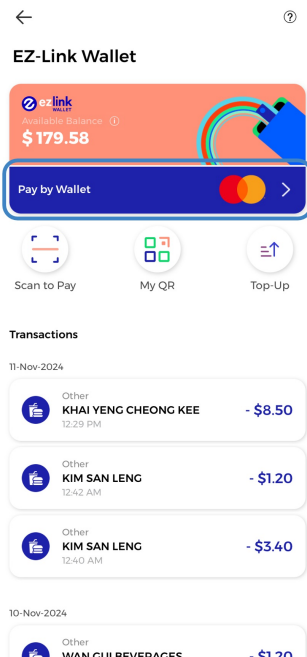

SimplyGo App User Guide

Unlocking of EZ-Link Wallet

13/11/2024 9:53 am +08

Step 1: Tap "More"

Step 2: Tap "Pay by Wallet"

Step 3: Toggle off "Lock your Pay by Wallet"

Step 4: Tap "Unlock" to confirm

Enter your PIN