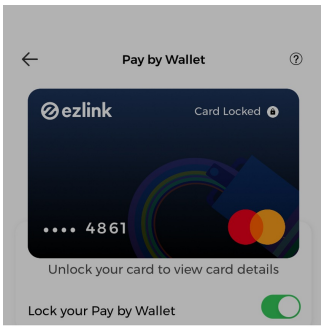

SimplyGo App User Guide

Unlocking of EZ-Link Wallet

13/11/2024 9:53 am +08

Step 1: Tap "More"

Step 2: Tap "Pay by Wallet"

Step 3: Toggle off "Lock your Pay by Wallet"

Step 4: Tap "Unlock" to confirm

Enter your PIN

Enter Payment PIN to Unlock Cancel

○ ○ ○ ○ ○ ○ ○

And you're done!