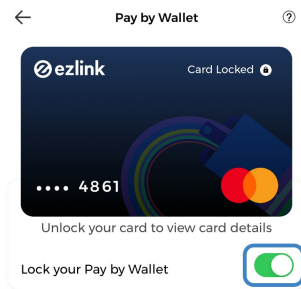

SimplyGo App User Guide

Unlocking of EZ-Link Wallet

13/11/2024 9:53 am +08

Step 1: Tap "More"

Step 2: Tap "Pay by Wallet"

Step 3: Toggle off "Lock your Pay by Wallet"

Step 4: Tap "Unlock" to confirm

Enter your PIN

Enter Payment PIN to Unlock Cancel

○ ○ ○ ○ ○ ○ ○

And you're done!