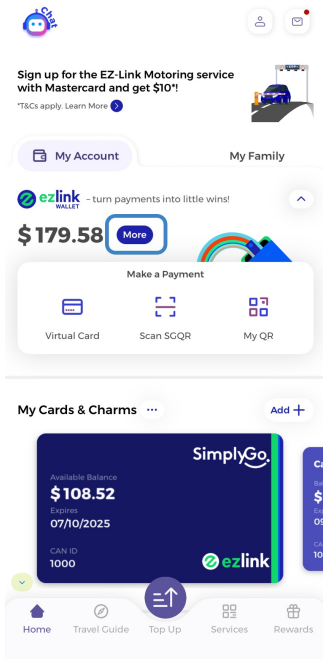

# SimplyGo App User Guide

## Locking of EZ-Link Wallet

13/11/2024 9:49 am +08

### Step 2: Tap "Pay by Wallet"