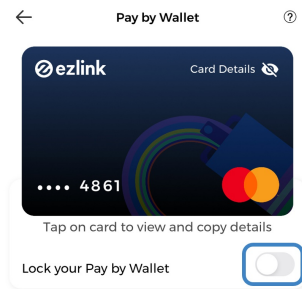

Step 3: Toggle on "Lock your Pay by Wallet"