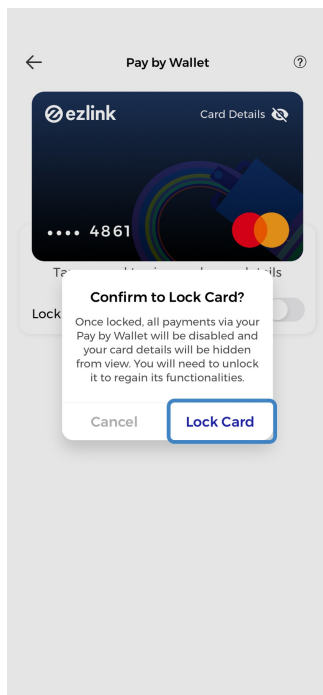

Step 4: Tap "Lock Card" to confirm