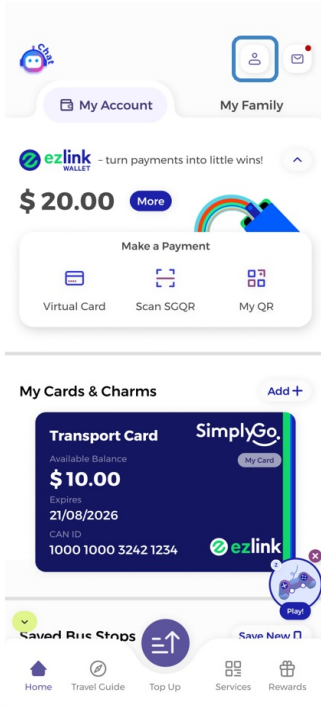

# SimplyGo App User Guide

### Step 1: Tap the "Profile" icon