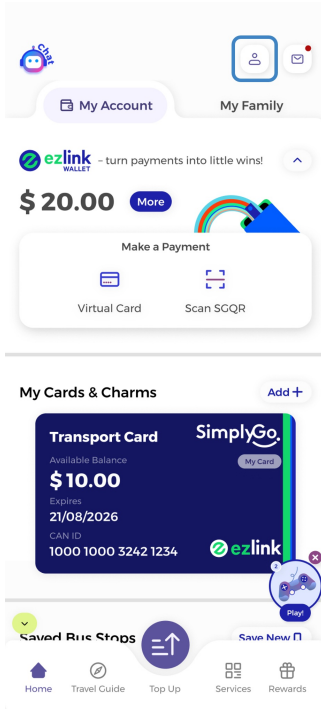

SimplyGo App User Guide

Enabling biometric login

23/04/2025 11:30 am +08

Step 1: Tap the "Profile" icon

Step 2: Toggle on "Use Biometric ID for Login"