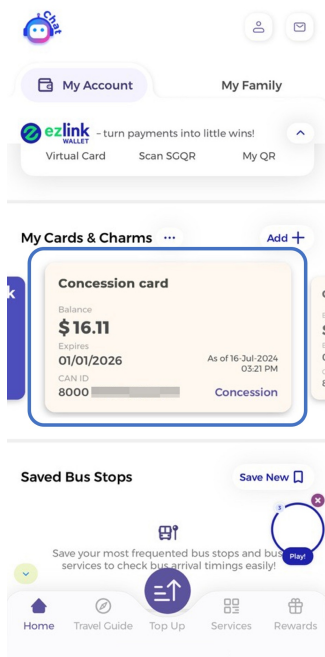

SimplyGo App User Guide

Viewing of card details for EZ-Link and Concession cards

19/09/2024 4:56 pm +08

Step 1: Select the card you wish to view details of

Step 2: View card balance, card expiry date and travel transactions

Concession card

Balance
As of 16-Jul-2024 - 03:21 PM

\$16.11

 Top-up  Auto Top-up

Concession Card

CAN ID	Conc. Validity	Card Expiry
8000 	08/10/2025	01/01/2026

Transactions

 [Edit Date Range](#)

13-Sep-2024 to 19-Sep-2024

 Total Fare: **No Transit Transactions**

 Please note that transactions may take 1-2 days to appear in your transaction history.