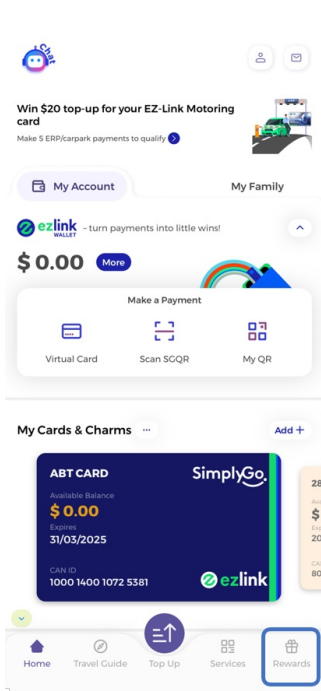

SimplyGo App User Guide

Viewing the latest campaigns available

01/08/2024 5:22 pm +08

Step 1: Tap "Rewards"

Latest campaigns will be reflected here

Rewards

EZ-Link Rewards >
Exchange your points for rewards!

Travel Smart Journeys >
For the North-East Line (NEL) Scheme

Play & Win!

Referral Programme

SimplyGo Referral Programme >
Earn rewards when you invite friends!