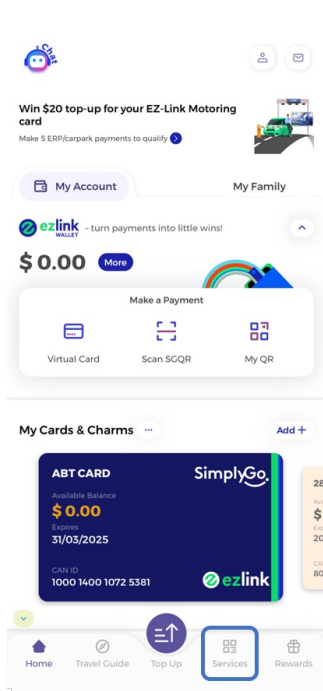

SimplyGo App User Guide

Terminating EZ-Link Motoring service

02/08/2024 9:52 am +08

Step 1: Tap "Services"

Step 2: Select "EZ-Link Motoring"

Step 3: Tap the three dots at the top right and select "Terminate"