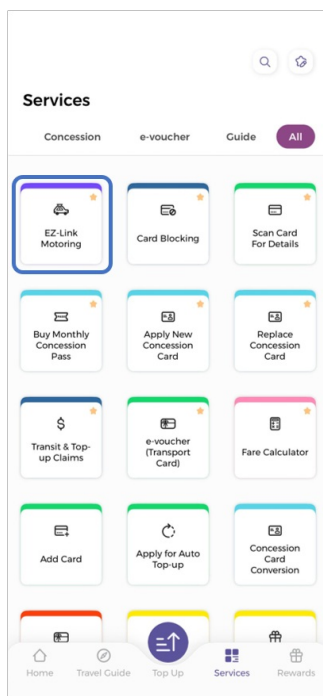

SimplyGo App User Guide

Terminating EZ-Link Motoring service

02/08/2024 9:52 am +08

Step 1: Tap "Services"

Step 2: Select "EZ-Link Motoring"

Step 3: Tap the three dots at the top right and select "Terminate"