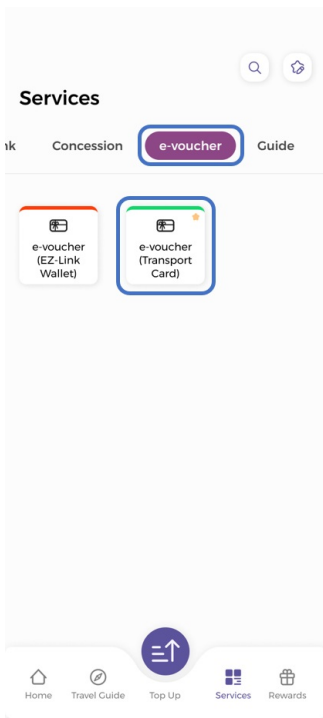

Step 3: Select the e-voucher to be topped up to your card