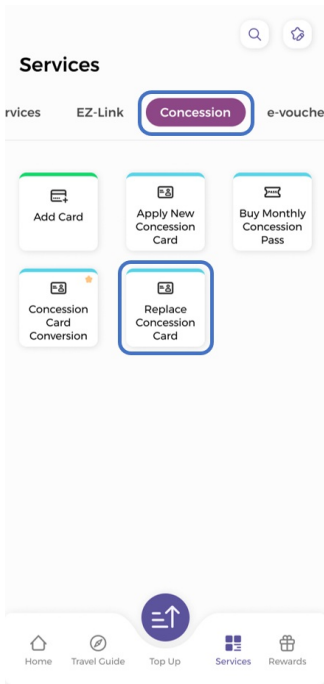

SimplyGo App User Guide

Concession card replacement

30/07/2024 3:51 pm +08

Step 1: Tap "Services"

Step 2: Under the "Concession" tab, tap "Replace Concession Card"

Step 3: Check your details and tap "Continue" to proceed