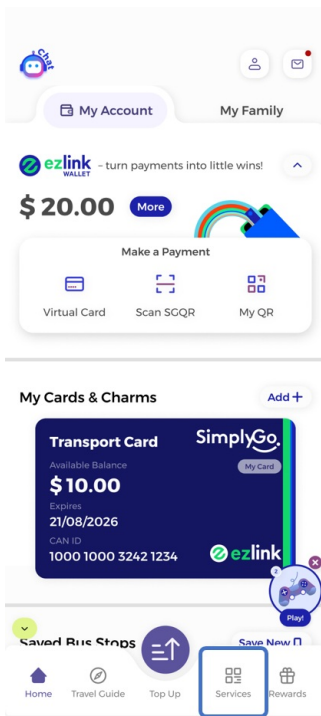

SimplyGo App User Guide

Concession card replacement

30/07/2024 3:51 pm +08

Step 1: Tap "Services"

Step 2: Under the "Concession" tab, tap "Replace Concession Card"

Step 3: Check your details and tap "Continue" to proceed