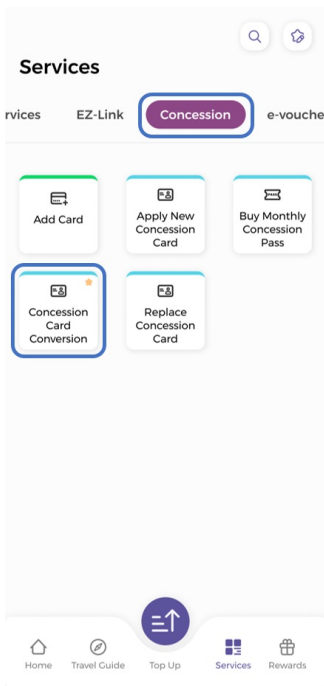

SimplyGo App User Guide

Concession card conversion

30/07/2024 3:50 pm +08

Step 1: Tap "Services"

Step 2: Under the "Concession" tab, tap "Concession Card Conversion"

Step 3: Select the Concession card you wish to convert, enter your details and tap "Continue" to proceed