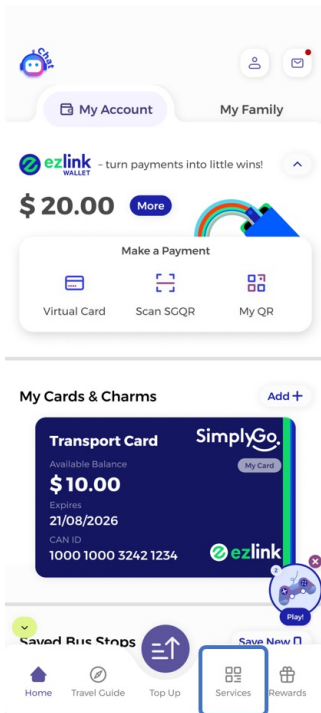

SimplyGo App User Guide

Concession card conversion

30/07/2024 3:50 pm +08

Step 1: Tap "Services"

Step 2: Under the "Concession" tab, tap "Concession Card Conversion"

Step 3: Select the Concession card you wish to convert, enter your details and tap "Continue" to proceed