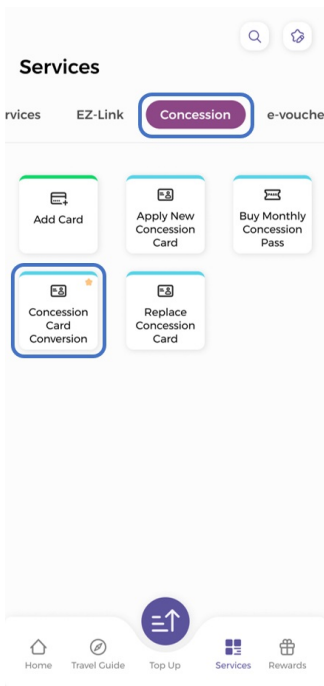

Step 3: Select the Concession card you wish to convert, enter your details and tap "Continue" to proceed