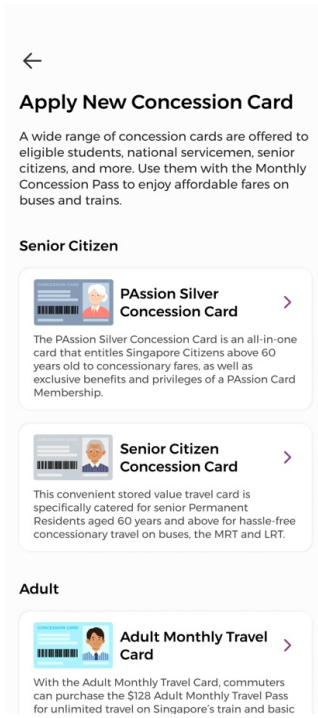

SimplyGo App User Guide

Concession card application

30/07/2024 3:50 pm +08

Step 1: Tap "Services"

Step 2: Under the "Concession" tab, tap "Apply New Concession Card"

Step 3: Select the Concession card you wish to apply

Step 4: Then tap "Apply Now" and follow the prompts to submit your application

PAssion Silver Concession C...

The PAssion Silver Concession Card is an all-in-one card that entitles Singapore Citizens above 60 years old to concessionary fares, as well as exclusive benefits and privileges of a PAssion Card Membership.

[Eligibility Criteria](#)

[How to Apply](#)

[More](#)

You must be:

- A Singapore Citizen
- Above 60 years old

[Apply Now](#)