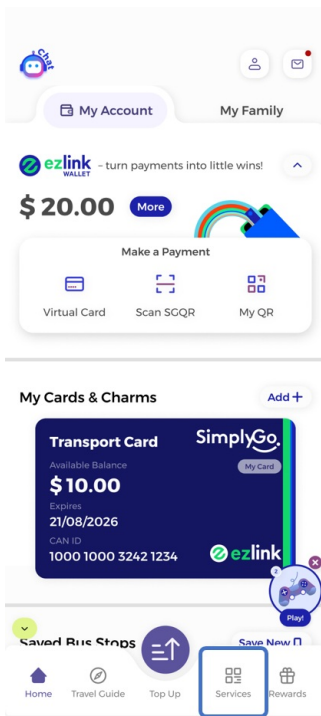

SimplyGo App User Guide

Concession card application

30/07/2024 3:50 pm +08

Step 1: Tap "Services"

Step 2: Under the "Concession" tab, tap "Apply New Concession Card"

Step 3: Select the Concession card you wish to apply

Step 4: Then tap "Apply Now" and follow the prompts to submit your application

PAssion Silver Concession C...

The PAssion Silver Concession Card is an all-in-one card that entitles Singapore Citizens above 60 years old to concessionary fares, as well as exclusive benefits and privileges of a PAssion Card Membership.