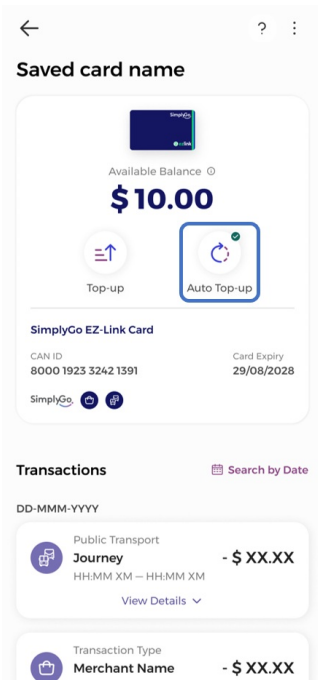

SimplyGo App User Guide

Deactivating Auto Top-up

30/07/2024 3:48 pm +08

Step 1: Select the card you wish to deactivate Auto Top-up for

Step 2: Tap "Auto Top-up"

Step 3: Tap "Change"

Step 4: Select "Terminate"

< Auto Top-up Status ? ⋮

Auto Top-up Activated

Auto Top-up Amount

\$ **20.00**

Payment Method

 DBS
**** * 2620 

[View FAQs on Auto Top-up](#) >

Terminate