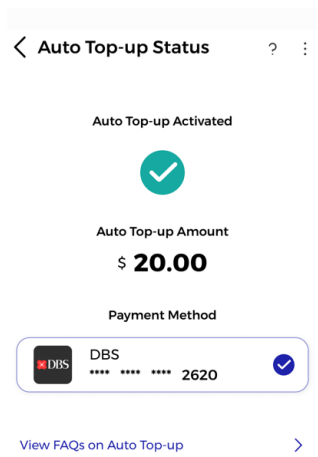

SimplyGo App User Guide

Deactivating Auto Top-up

30/07/2024 3:48 pm +08

Step 1: Select the card you wish to deactivate Auto Top-up for

Step 2: Tap "Auto Top-up"

Step 3: Tap "Change"

Step 4: Select "Terminate"

< Auto Top-up Status ? ⋮

Auto Top-up Activated

Auto Top-up Amount

\$ **20.00**

Payment Method

 DBS
**** * 2620 

[View FAQs on Auto Top-up](#) >

Terminate