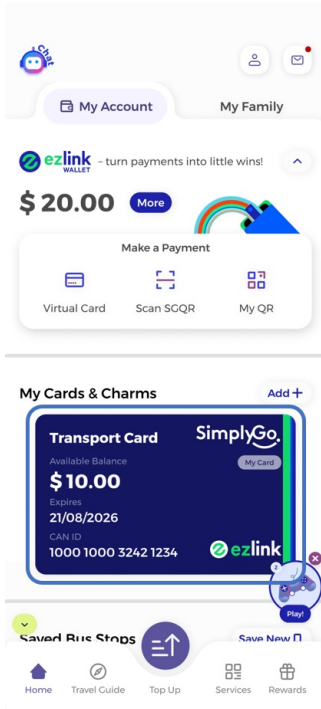

SimplyGo App User Guide

Deactivating Auto Top-up

30/07/2024 3:48 pm +08

Step 1: Select the card you wish to deactivate Auto Top-up for

Step 2: Tap "Auto Top-up"

Step 3: Tap "Change"

Step 4: Select "Terminate"

< Auto Top-up Status ? ⋮

Auto Top-up Activated

Auto Top-up Amount

\$ **20.00**

Payment Method

 DBS
**** * 2620 

[View FAQs on Auto Top-up](#) >

Terminate