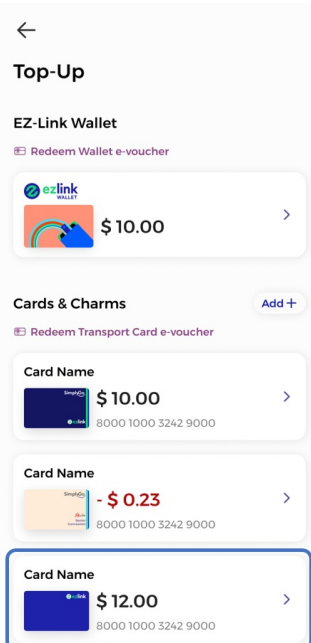

Step 2: Tap the card you wish to top up