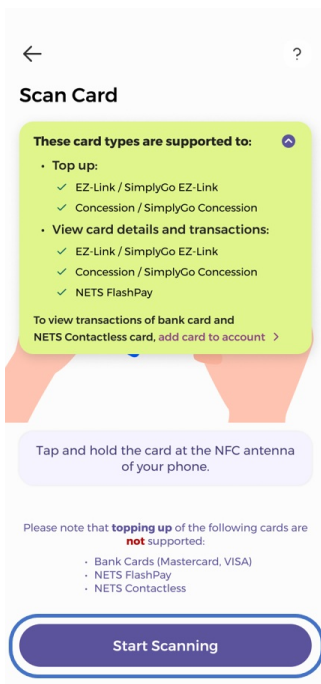

## Topping up your EZ-Link/Concession card

30/07/2024 3:43 pm +08

### Step 1: Tap the top-up icon

### Step 3: Hold your EZ-Link / Concession card to your phone and tap "Start Scanning"