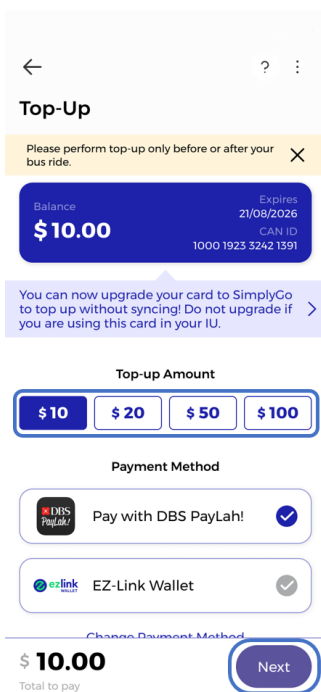

### Step 1: Tap the top-up icon

### Step 2: Tap the card you wish to top up

### Step 3: Hold your EZ-Link / Concession card to your phone and tap "Start Scanning"

### Step 4: Select your top-up amount and tap "Next"

You may change your payment method if you want to, before proceeding.

And you're done!

**Top-up Successful**

Current Balance

**\$ 20.00**

Done