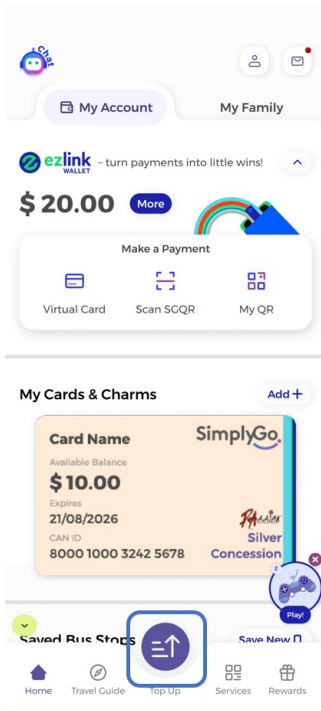

# SimplyGo App User Guide

## Topping up your EZ-Link/Concession card

30/07/2024 3:43 pm +08

### Step 1: Tap the top-up icon

### Step 3: Hold your EZ-Link / Concession card to your phone and tap "Start Scanning"