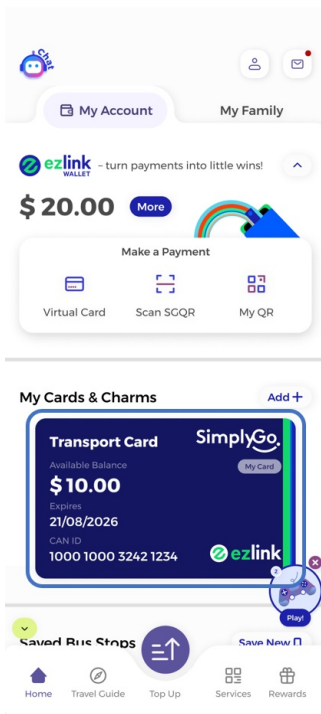

# SimplyGo App User Guide

## Viewing card details, balances & trip details

30/07/2024 3:41 pm +08

**Step 1: Select the card you wish to view details of**

**Step 2: View card balance, card expiry date and travel transactions**