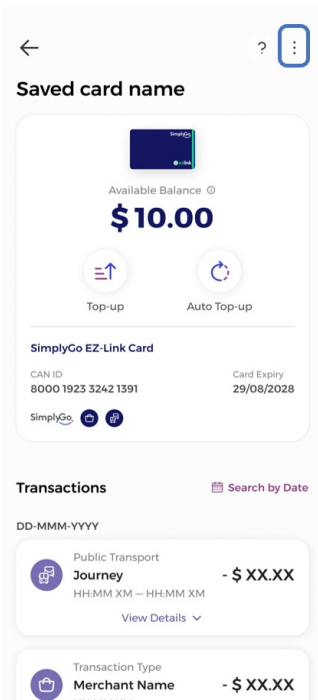

Step 3: Tap "Remove Card"

And you're done!