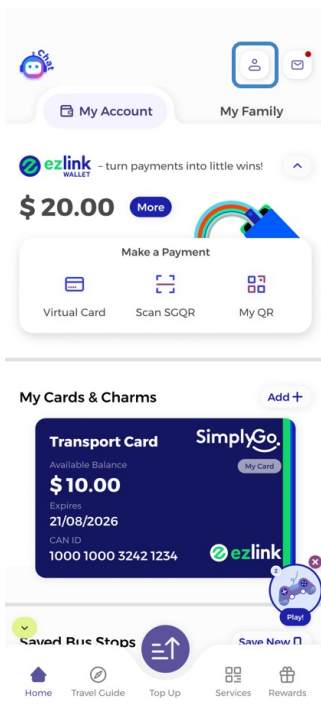

SimplyGo App User Guide

Logging out

30/07/2024 3:44 pm +08

Andriod

Step 1: Tap "Profile"

Step 2: Scroll down and tap "Logout"

iOS

Step 1: Tap "Profile"

Step 2: Tap "Settings"

Profile

- Name NAME
- Email email*****@email.com >
- Mobile Number **** 1234 >
- Password >
- Use Biometric ID for Login
- Personal Info >
- Settings** >
- Referral Code >

Step 3: Tap "Logout"