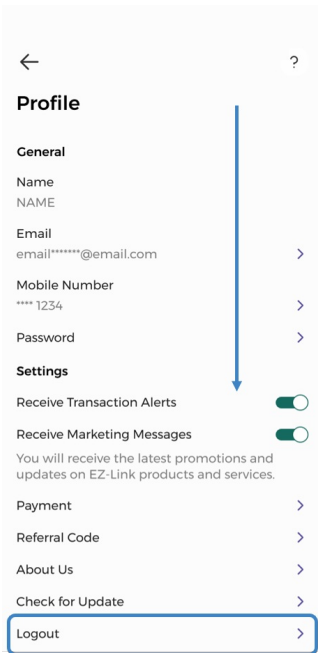

SimplyGo App User Guide

Logging out

30/07/2024 3:44 pm +08

Andriod

Step 1: Tap "Profile"

Step 2: Scroll down and tap "Logout"

iOS

Step 1: Tap "Profile"

Step 2: Tap "Settings"

Profile

- Name NAME
- Email email*****@email.com >
- Mobile Number **** 1234 >
- Password >
- Use Biometric ID for Login
- Personal Info >
- Settings** >
- Referral Code >

Step 3: Tap "Logout"

Settings

Message Controls

Receive Transaction Alerts

Receive Marketing Messages

You will receive the latest promotions and updates on EZ-Link products and services.

Payment

Manage Payment Methods >

Update Payment PIN >