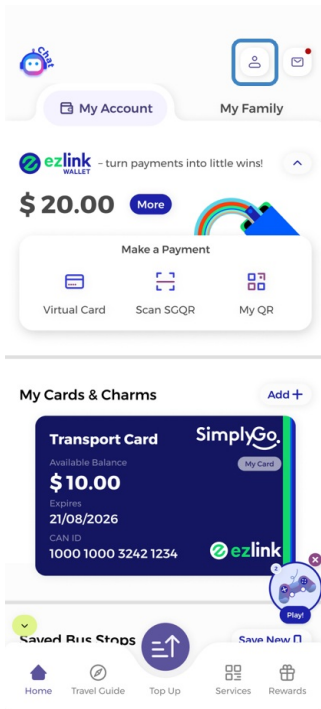

SimplyGo App User Guide

Logging out

30/07/2024 3:44 pm +08

Andriod

Step 1: Tap "Profile"

Step 2: Scroll down and tap "Logout"

iOS

Step 1: Tap "Profile"

Step 2: Tap "Settings"

Profile

- Name NAME
- Email email*****@email.com >
- Mobile Number **** 1234 >
- Password >
- Use Biometric ID for Login
- Personal Info >
- Settings** >
- Referral Code >

Step 3: Tap "Logout"