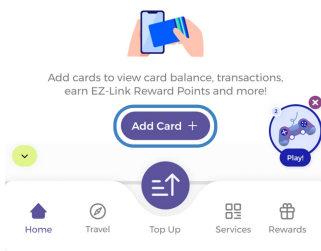

SimplyGo App User Guide

Adding a bank card

09/06/2026 1:18 pm +08

Step 1: Tap "Add Card +"

My Cards & Charms

Step 2: Select "Credit / Debit Card"