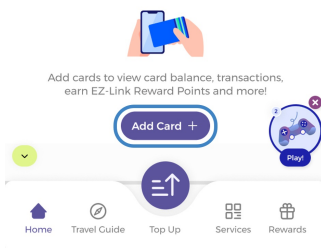

My Cards & Charms