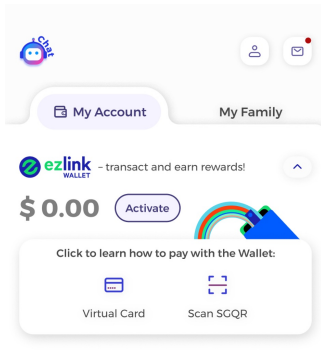

# SimplyGo App User Guide

### Step 1: Tap "Add Card +"