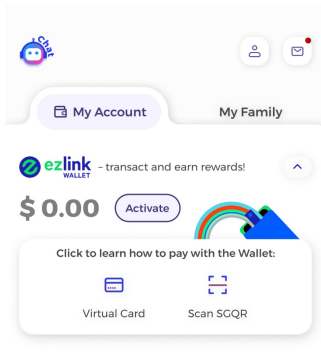

SimplyGo App User Guide

Adding a bank card

09/06/2026 1:18 pm +08

Step 1: Tap "Add Card +"

My Cards & Charms

Step 2: Select "Credit / Debit Card"