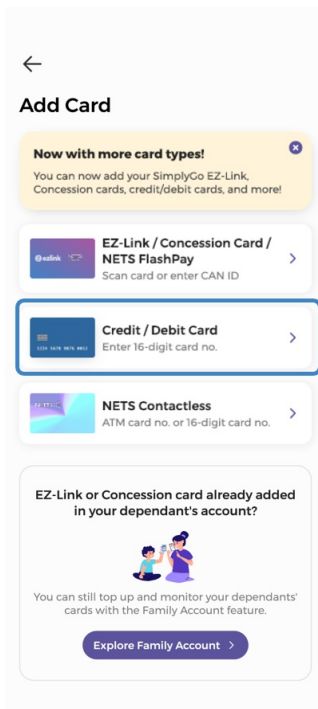

# SimplyGo App User Guide

## Adding a bank card

23/04/2025 11:36 am +08

### Step 1: Tap "Add Card +"