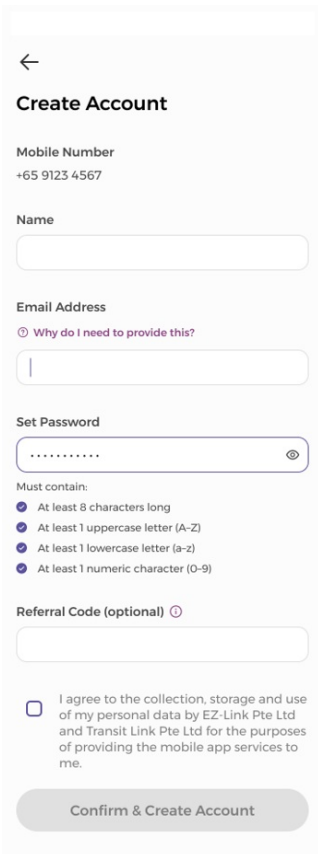

SimplyGo App User Guide

Creating an account

30/07/2024 3:43 pm +08

Step 1: Enter your mobile number

Step 2: Tap "Create Account"

Step 3: Enter your details

Step 4: Enter the OTP sent to your mobile number and tap "Continue"

Verify with OTP

Enter the 6-digit code sent to
+65 9123 4567.

1	1	1	1	1	1
---	---	---	---	---	---

Resend OTP in 180s

Continue

7	8	9	.
1	2	3	⊗
4	5	6	Done
	0		,

||| □ ∨

And you're done! Please log in with your password.
